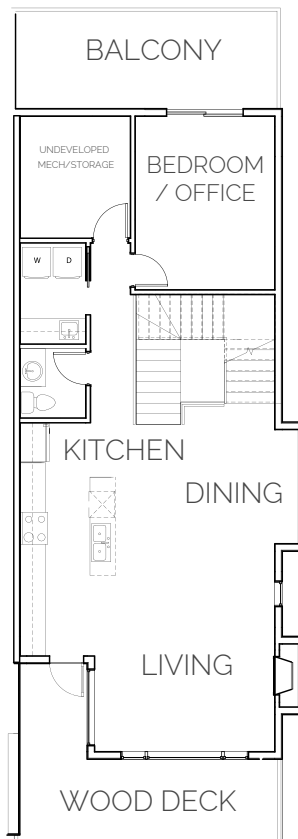

UNIT 2 | 1536 34th Ave | 1989 SQ/FT. | 4 BEDROOMS | 2.5 BATHROOMS | ATTACHED GARAGE

## UNIT 2

1536 34th Ave

### SECOND FLOOR