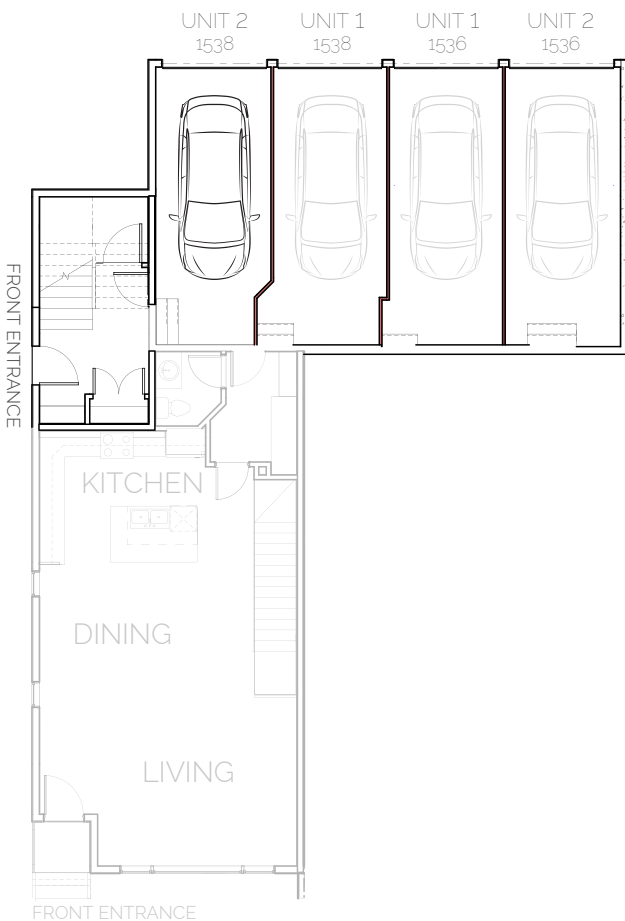

UNIT 2 | 1538 34th Ave | 2089 SQ/FT. | 4 BEDROOMS | 2.5 BATHROOMS | ATTACHED GARAGE

UNIT 2

1538 34th Ave

UNIT 1

1538 34th Ave

UNIT 2

1536 34th Ave

UNIT 1

1536 34th Ave

MAIN LEVEL

UPPER MAIN LEVEL

SECOND FLOOR