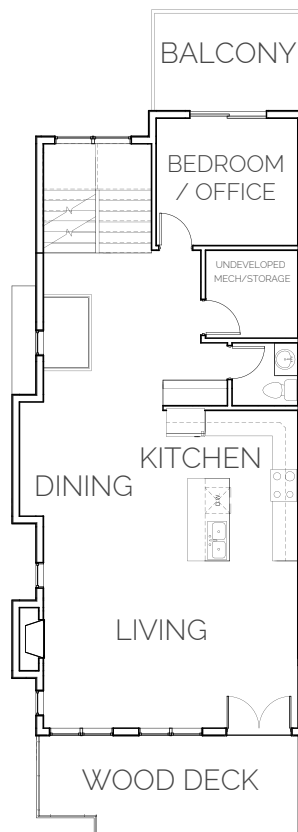

UNIT 2 | 1538 34th Ave | 2089 SQ/FT. | 4 BEDROOMS | 2.5 BATHROOMS | ATTACHED GARAGE

UNIT 2

1538 34th Ave

UNIT 1

1538 34th Ave

UNIT 2

1536 34th Ave

UNIT 1

1536 34th Ave

MAIN LEVEL

UPPER MAIN LEVEL

SECOND FLOOR